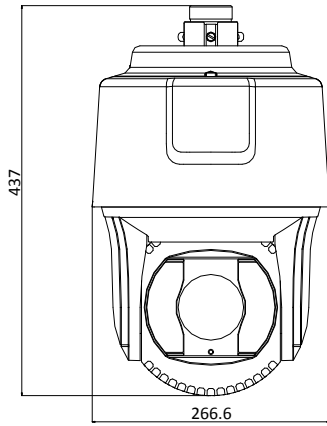

Order Model

DS-2DF8225IH-AEL, without wiper, 24 VAC &Hi-PoE

DS-2DF8225IH-AELW, with wiper, 24 VAC &Hi-PoE

Dimensions

Without Wiper

With Wiper

Unit:mm

Accessories