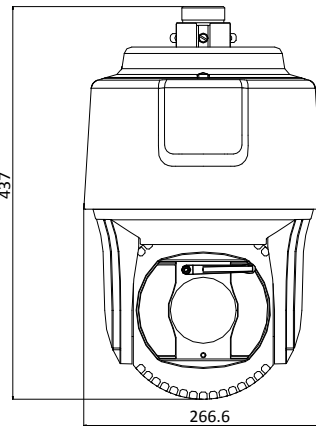

Order Model

DS-2DF8225IH-AEL, without wiper, 24 VAC &Hi-PoE

DS-2DF8225IH-AELW, with wiper, 24 VAC &Hi-PoE

Dimensions

Without Wiper

With Wiper

Unit:mm

Accessories